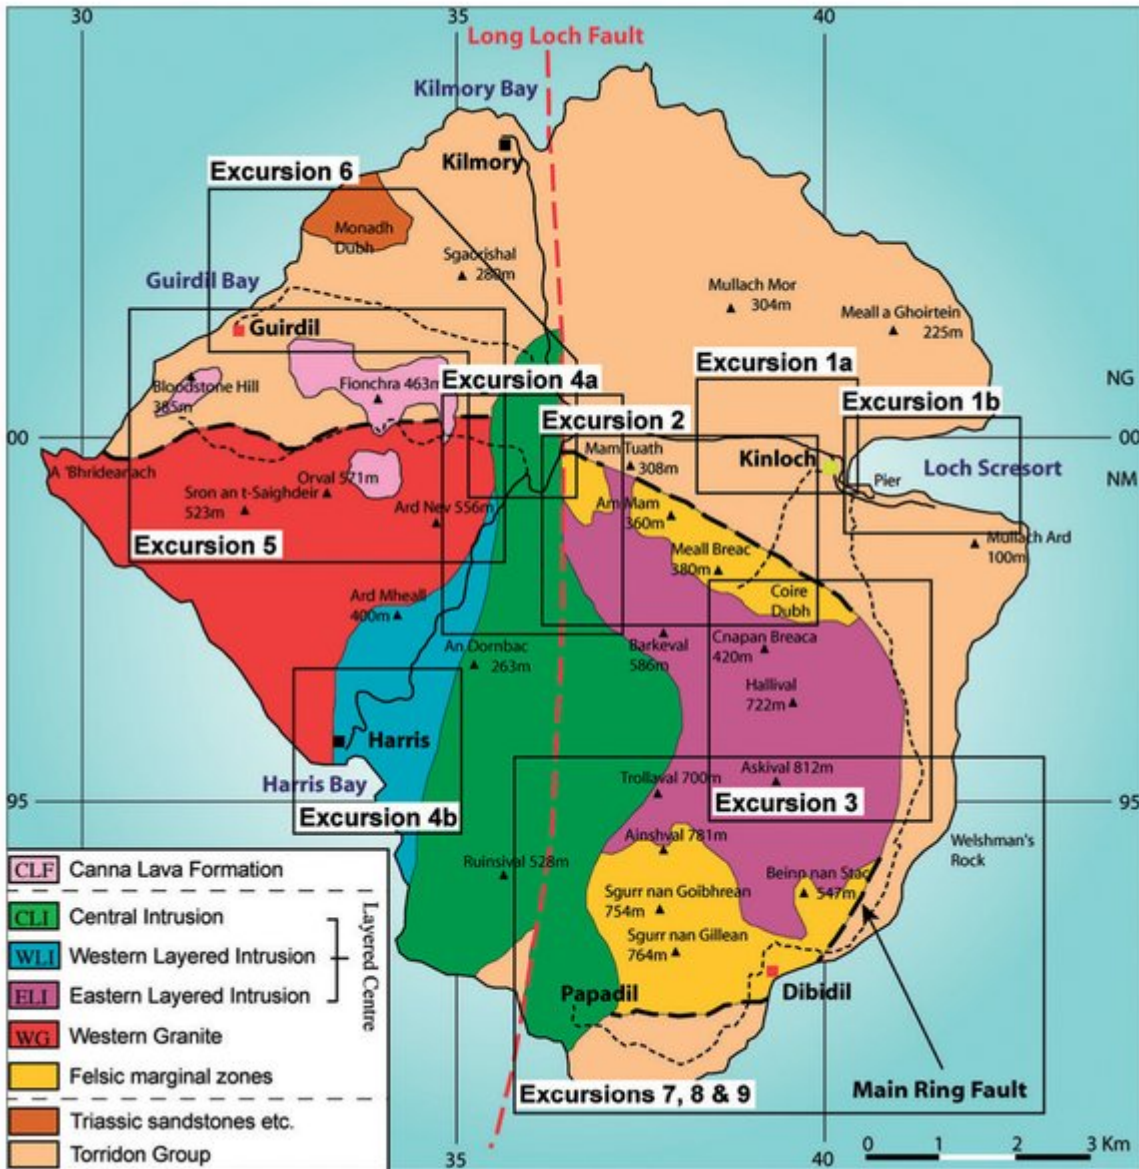

Excursions on Rum

The approximate areas covered by each excursion are indicated on (Figure 9). Remember that Rum is a National Nature Reserve and prior permission must be obtained from SNH if you need to collect rock samples. Consult the Reserve Manager if in any doubt. As far as possible samples should come from loose material (of which there is usually an abundance).

References

(Figure 9) Map of Rum showing the location of each excursion as a box.