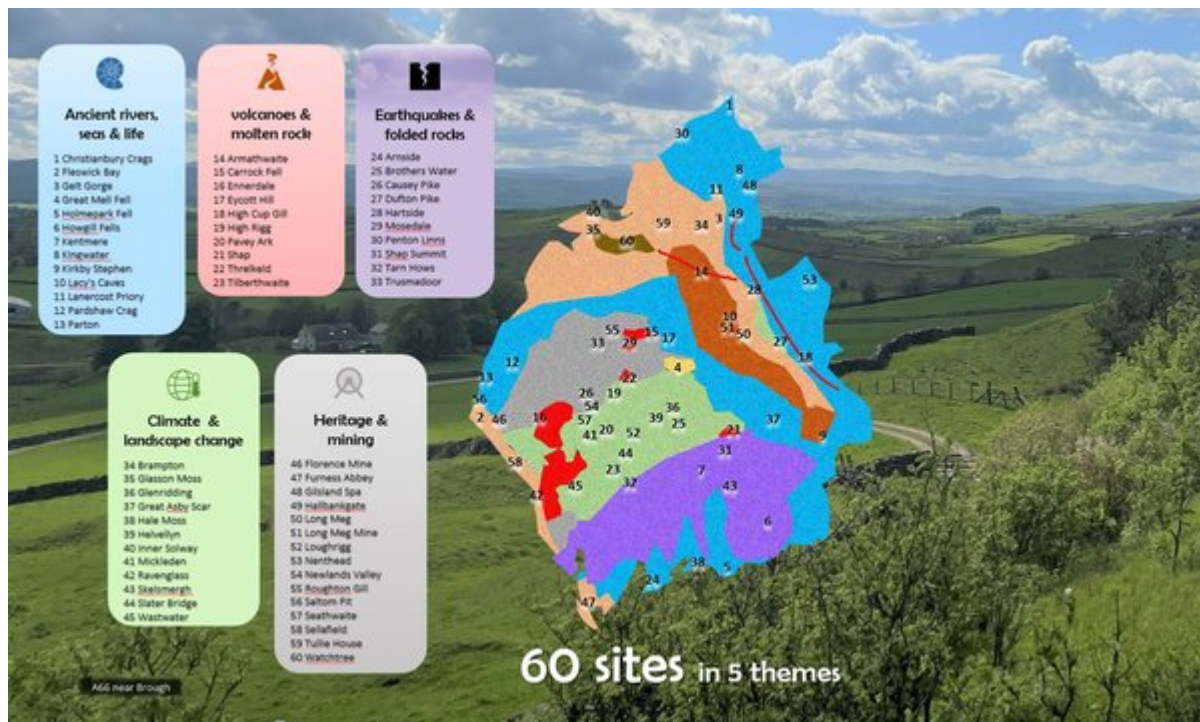

Climate and landscape change

[34 Brampton](#) — Kame Belt

[35 Glasson Moss](#)

[36 Glenridding](#) — alluvial fans

[37 Great Asby Scar](#) — limestone pavement

[38 Hale Moss](#) —Caves

[39 Helvellyn](#) —aretes and cirques

[40 Inner Solway](#)

[41 Mickleden and Langdale Comb](#) — moraines

[42 Ravenglass and Drigg](#) —dunes and estuary

[43 Skelsmergh](#) — drumlins

[44 Slater Bridge](#) —roche moutonnée

[45 Wastwater](#) — Screens

Photographs

(Photo 00-10) 60 sites in 5 themes.

(Photo 00_10) 60 sites in 5 themes.